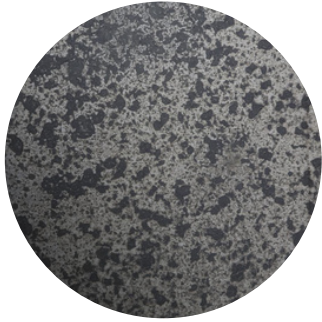

Really Rough
Antiqued Mirror
(Toughened)

Really Rough
Bronze Tinted
(Toughened)

Really Rough
Grey Tinted
(Toughened)

ANTIQUUE MIRRORS (TOUGHENED)

Vintage Antiqued Mirror
(Toughened)

Vintage Bronze Tinted
(Toughened)

Vintage Grey Tinted
(Toughened)

Technical

6mm toughend low iron
glass, hand silvered
Max length: 3150mm

Lead Time

10-15 working days

Mirror Samples

Get in touch to request
samples of our mirrors

TINTED MIRRORS (TOUGHENED)

Silver toughened mirror

Grey toughened mirror

Bronze toughened mirror

Technical

6mm toughend low iron glass, hand silvered
Max length: 3150mm

Lead Time

10-15 working days

Mirror Samples