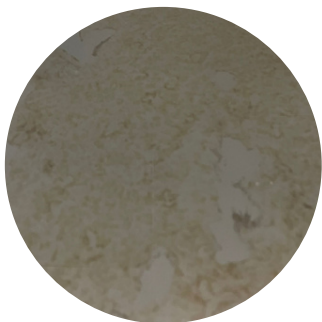

Antique Silver mirror
(Non-toughened)

Antique Grey mirror
(Non-toughened)